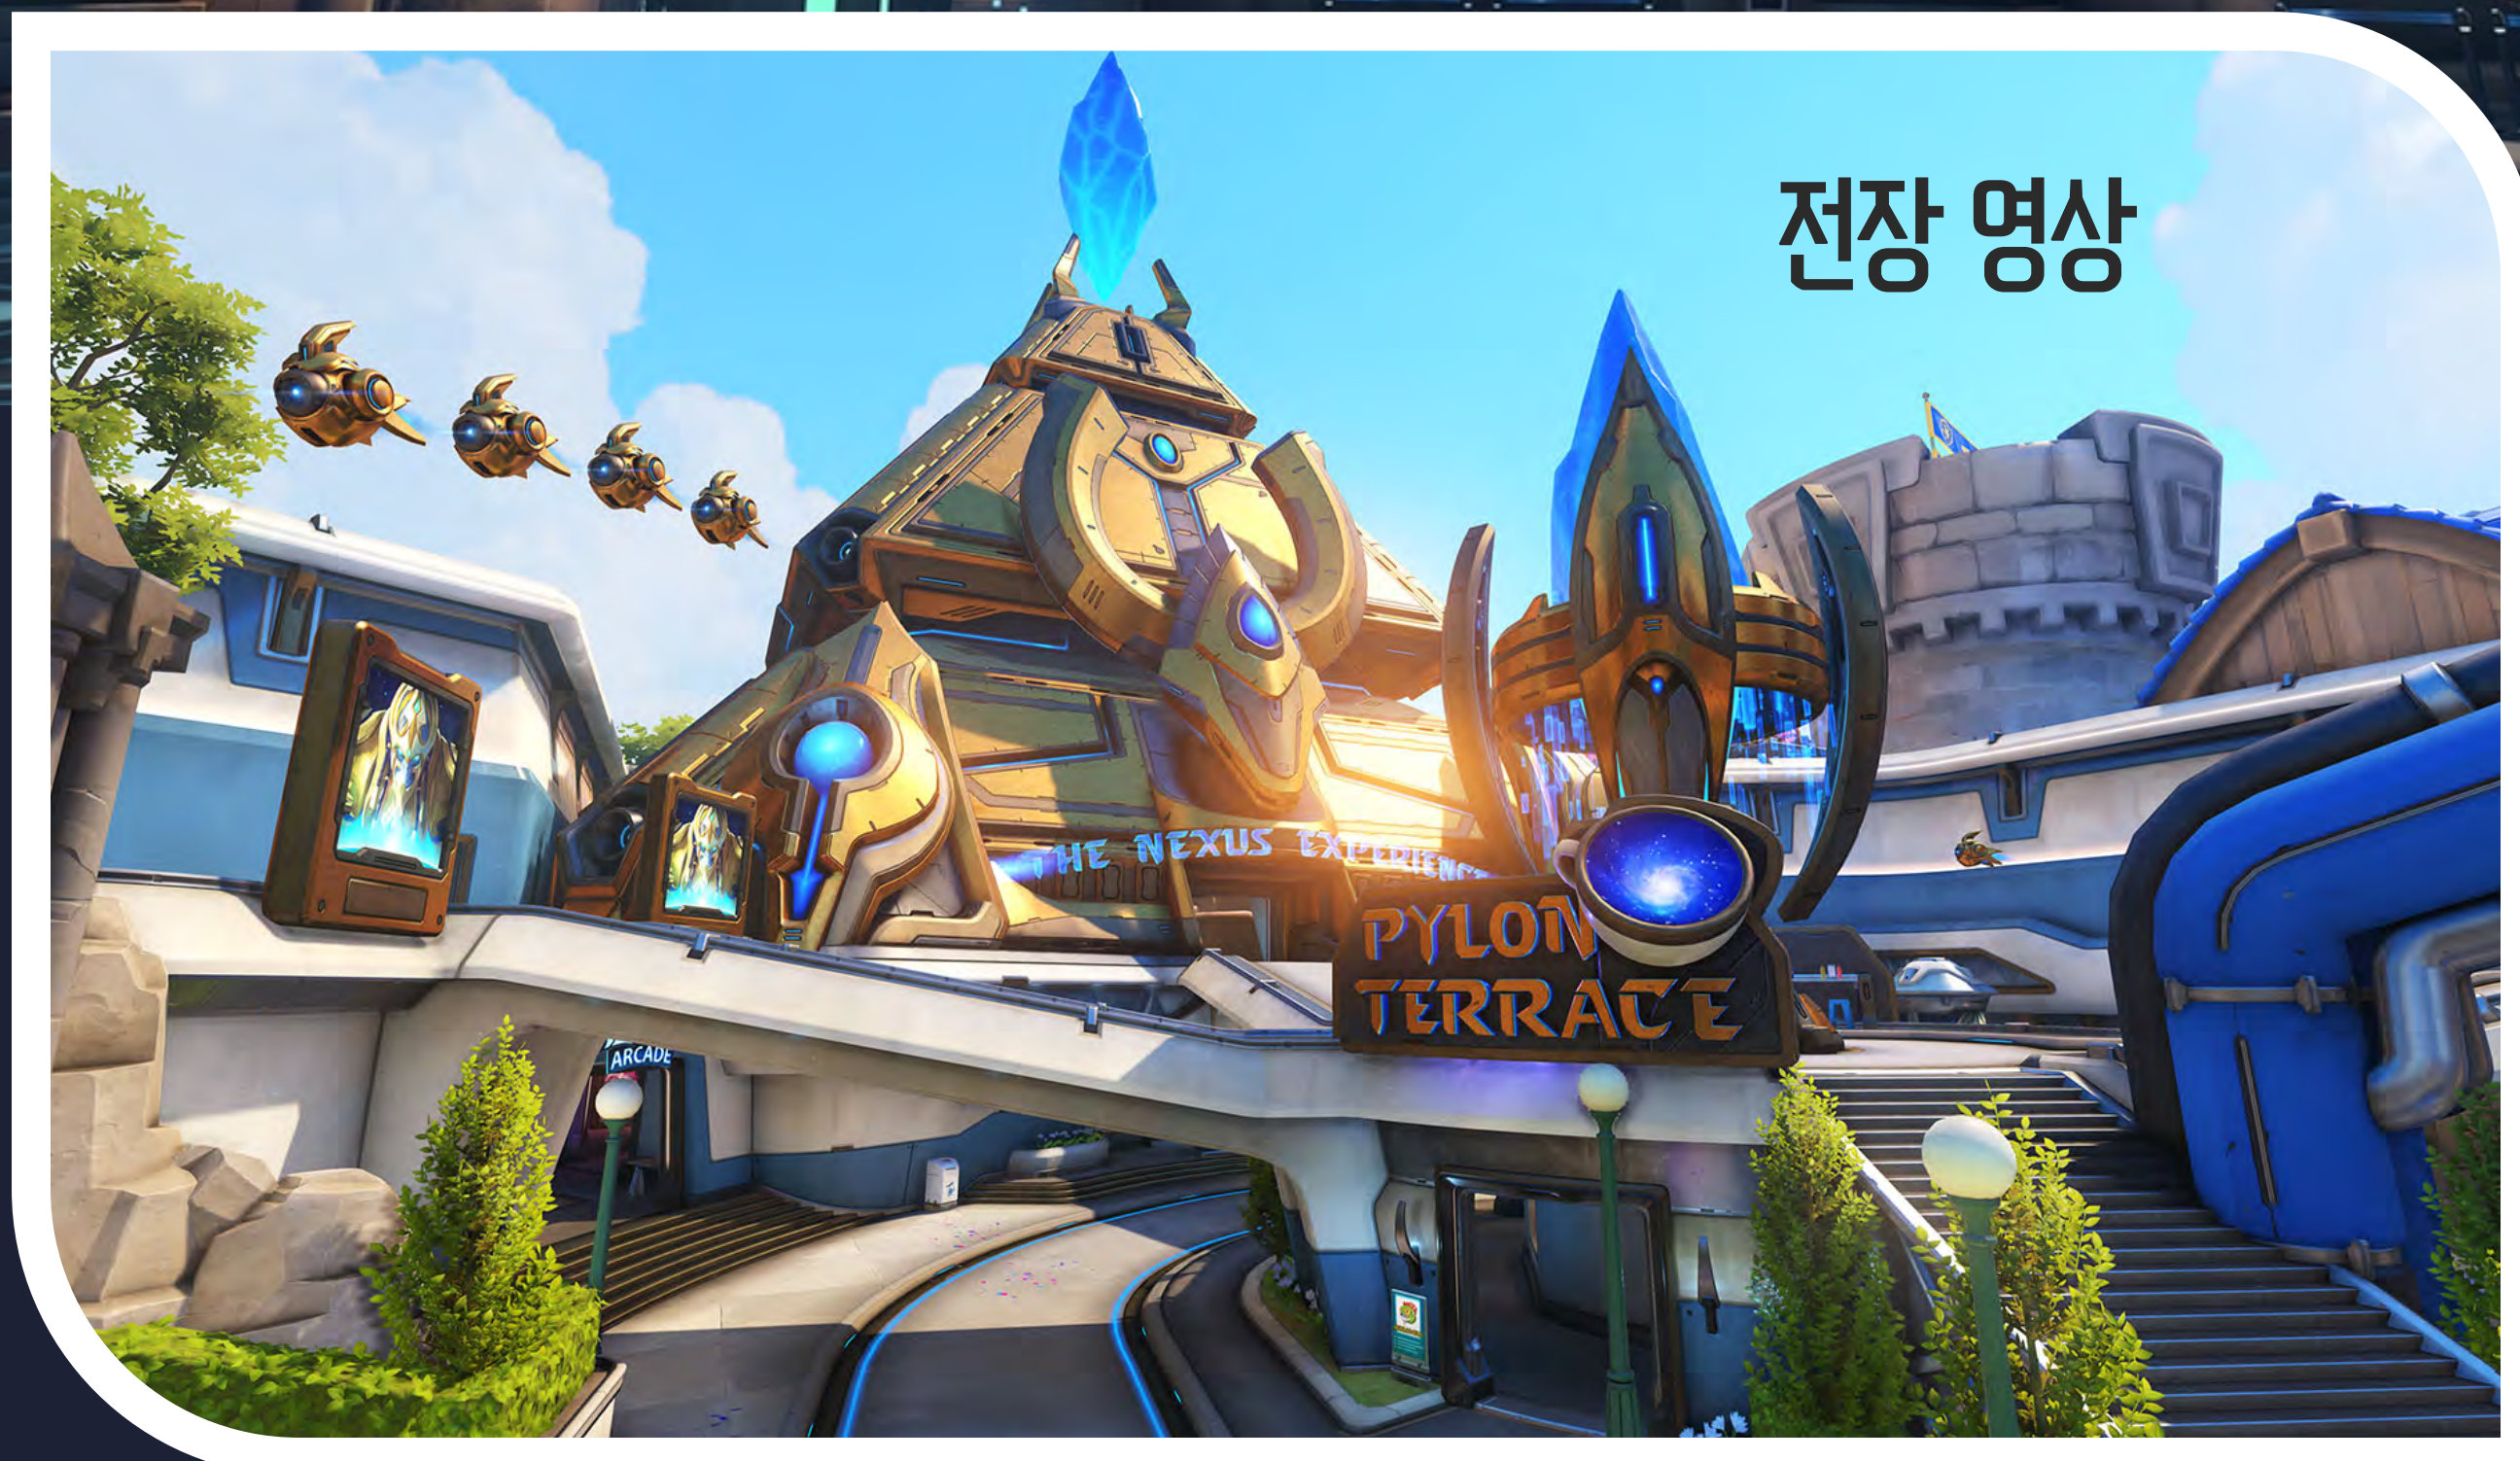

POSITION: FIXED